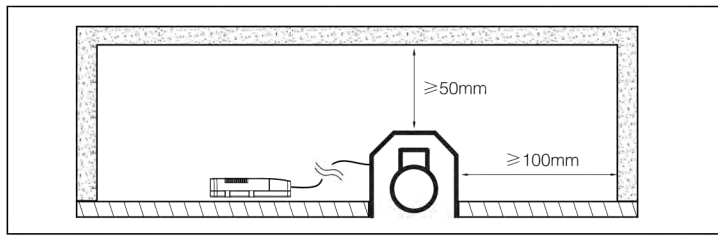

ONIR

Celato Wall Washer Recessed Installation

CWW-R-10W	10W	L249xW36xH55mm	L251xW28mm
CWW-R-20W	20W	L489xW36xH55mm	L491xW28mm
CWW-R-40W	40W	L969xW36xH55mm	L971xW28mm
CWW-R-80W	2x40W	L1929xW36xH55mm	L1931xW28mm
CWW-R-120W	3x40W	L2889xW36xH55mm	L2891xW28mm