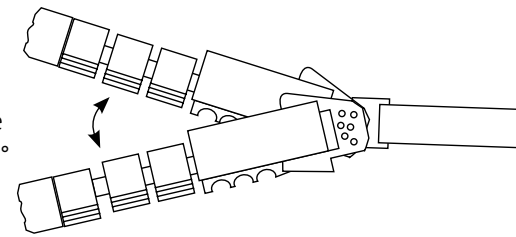

Street Light RAY

Features

- IP65 Waterproof
- Long lifespan and low maintenance
- Easy installation with universal 65mm spigot and adjustable mounting bracket $\pm 15^\circ$

Applications

- Motorways
- Bridges
- Pedestrian areas
- Carparks

Adjustable
 $-15^\circ \sim +15^\circ$

Product Code	BLST-RAY-90
Power (W)	90
Luminous FLux(lm)	9900
CCT	Warm White, Neutral White, Cool White (3000K-6500K)
Connect	Insulated Cable
Dimming Options	Various dimming options available on request
Dimensions(mm)	L594*W307*H139
Connection Hole(mm)	D65
Weight(kg)	6.86