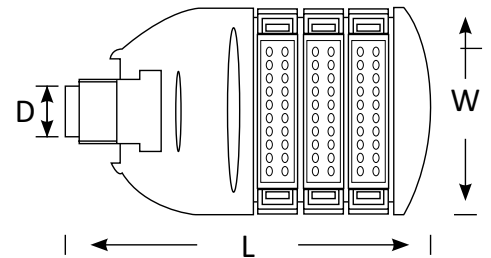

Street Light RAY

Features

- IP65 Waterproof
- Long lifespan and low maintenance
- Easy installation with universal 65mm spigot and adjustable mounting bracket $\pm 15^\circ$

Applications

- Motorways
- Bridges
- Pedestrian areas
- Carparks

Adjustable
 $-15^\circ \sim +15^\circ$

Product Code	BLST-RAY-90
Power (W)	90
Luminous FLux(lm)	9900
CCT	Warm White, Neutral White, Cool White (3000K-6500K)
Connect	Insulated Cable
Dimming Options	Various dimming options available on request
Dimensions(mm)	L594*W307*H139
Connection Hole(mm)	D65
Weight(kg)	6.86

Related Products

BLST-NOVA-90

90W Modular Street Light
Dimensions (mm):
L740*W350*H90