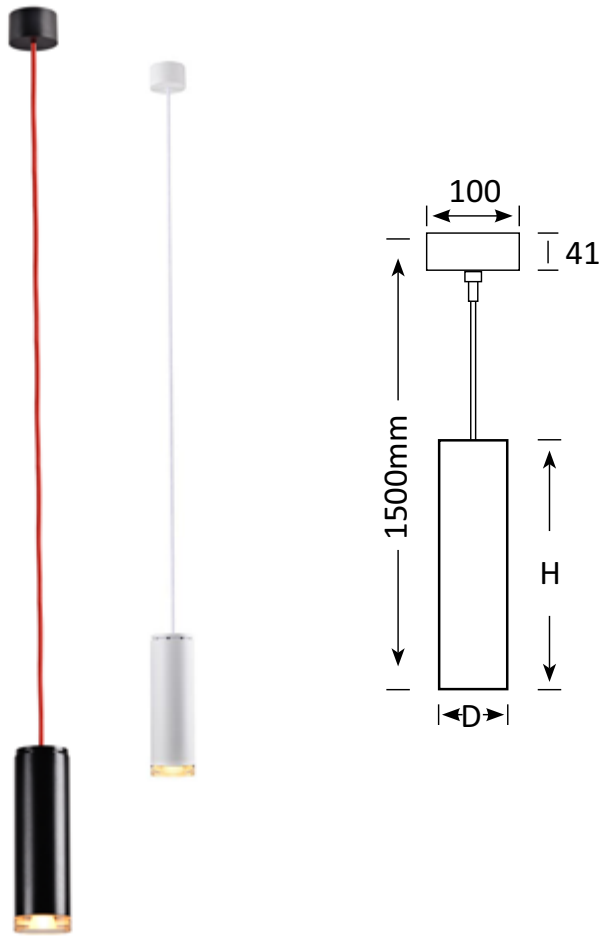

BoscoLighting's TRIO pendant light brings elegance to your contemporary or modern interior.

Featuring aluminium housing with a 20mm high clear acrylic band, this LED pendant is perfect for illuminating kitchen benches, dining tables, lounges or bar areas.

To suit ceiling height variations, the height of this pendant light can be adjusted during installation.

Contact us now for a quote!

Product Code	BLPD-TRIO-08
Power (W)	8
Luminous FLux(lm)	550
CCT	Warm White 3000K, Neutral White 4000K
Connect	Insulated Cable
Dimming Options	Non-dim
Dimensions(mm)	D59*H210
Weight(kg)	0.5