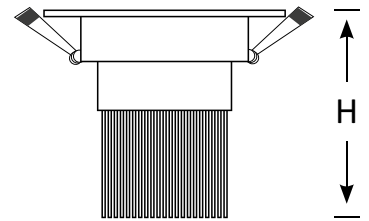

BoscoLighting's EWS Recessed Downlight is an adjustable downlights with a 0-25° adjustable gimble. This product is designed for commercial, retail and other applications with high intensity and focused output.

Downlight EWS

Features

- Easy installation
- LED Driver Included
- Supplied with Flex & Plug

(Top View)

(Side View)

Product Code	BLDL-EWS-10	BLDL-EWS-15	BLDL-EWS-30	BLDL-EWS-40	BLDL-EWS-50
Power (W)	10	15	30	40	50
Luminous Flux(lm)	895	1350	2769	3650	4505
Viewing Angle	30°	24°/60°			
CCT	Warm White, Neutral White, Cool White (3000K-6500K)				
Connect	AU Standard Flex & Plug				
Dimming Options	Various dimming options available on request				
Dimensions(mm)	95*H81	D119*H103	D142*H118	D180*H128	D193*H128
Cutout(mm)	D'70	D'90	D'110	D'145	D'160
Weight(kg)	0.2	0.3	0.5	0.8	1.2