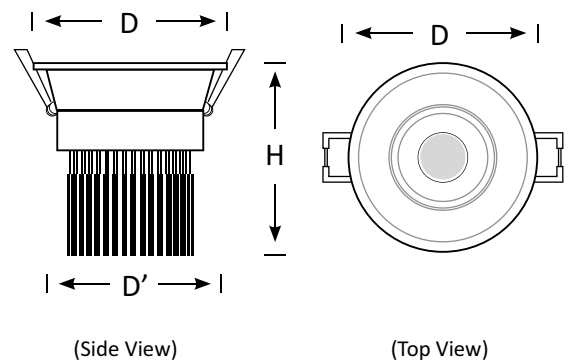

Features

- Easy installation
- LED Driver Included
- Supplied with Flex & Plug

15°	24°	38°	60°	IP 44	>80 CRI	92 CRI	AC 200-240V	3 Yrs Warranty	35000 @ L90 B10 Lifetime

Product Code	BLDL-WAJ-07	BLDL-WAJ-10	BLDL-WAJ-15
Power (W)	07	10	15
Luminous Flux(lm)	595	850	1275
CCT	Warm White, Neutral White, Cool White (2700K-6000K)		
Connect	AU Standard Flex & Plug		
Dimming Options	Various dimming options available on request		
Dimensions(mm)	D90*H120		
Cutout(mm)	D'85		
Weight(kg)	0.3