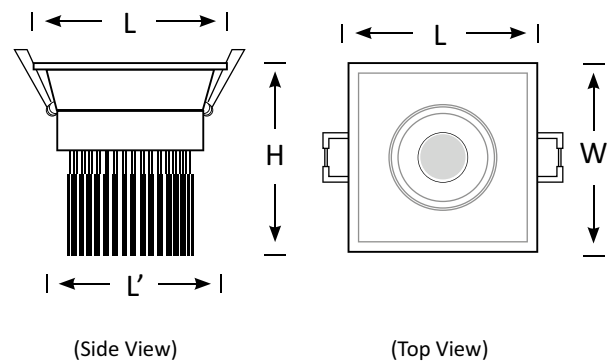

BoscoLighting's WAS Series features with deep cone reflector finished in white powder coated aluminium, minimising glare and light spill. Perfect for commercial, retail and other applications required high quality wall wash lighting products.

Downlight WAS

Features

- Easy installation
- LED Driver Included
- Supplied with Flex & Plug

Product Code	BLDL-WAS-10	BLDL-WAS-15
Power (W)	10	15
Luminous Flux(lm)	850	1275
CCT	Warm White, Neutral White, Cool White (2700K-6000K)	
Connect	AU Standard Flex & Plug	
Dimming Options	Various dimming options available on request	
Dimensions(mm)	L90*W90*H120	
Cutout(mm)	L'80*W'80	
Weight(kg)	0.3	