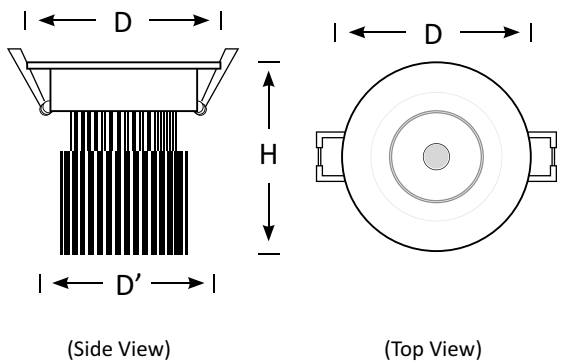

15°	24°	38°	60°	IP 44
>80 CRI	92 CRI	AC 200-240V	3 Yrs Warranty	35000 @ L90 B10 Lifetime

Product Code	BLDL-BO3-10	BLDL-BO3-15
Power (W)	10	15
Luminous Flux(lm)	850	1275
CCT	Warm White, Neutral White, Cool White (2700K-6000K)	
Connect	AU Standard Flex & Plug	
Dimming Options	Various dimming options available on request	
Dimensions(mm)	D90*H90	
Cutout(mm)	D'75	
Weight(kg)	0.2	

Related Products

BLDL-BO1-10
10 W Downlight
Dimension(mm):
D90*H90
Cutout(mm):D75

BLDL-BO2-15
15 W Downlight
Dimension(mm):
D90*H90
Cutout(mm):D75