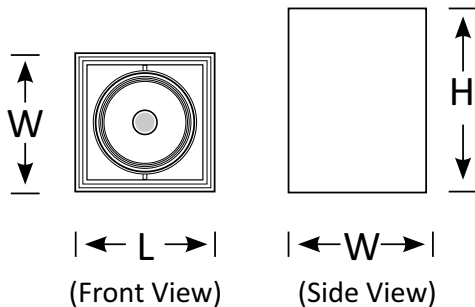

Surface Mounted Light BOXA1

This surface mounted LED light is perfect for mood lighting and energy saving. With a smart design, it is a great way to install on surfaces such as brick or concrete where traditionally an oyster light fitting would be required.

Product Code	BLSM-BOXA1-12
Power (W)	12
Luminous Flux(lm)	1140
CCT	Warm White, Neutral White, Cool White (3000K-5500K)
Connect	Insulated Cable
Dimming Options	Various dimming options available on request
Dimensions(mm)	L120*W120*H160
Weight(kg)	0.8