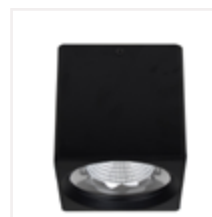

BLSM-HIRO-30

30W Black Cube Light
Dimension(mm):
L130*W130*H135