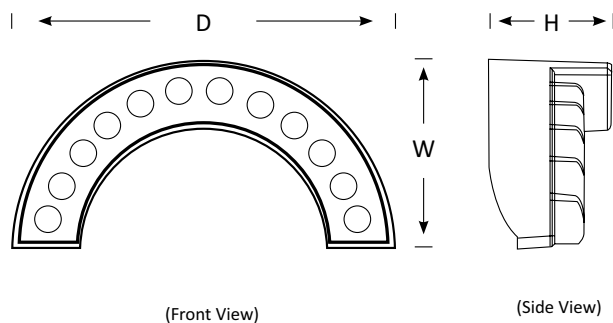

The wall washer light is supplied with brackets for easy installation. Perfect for security, mood and walkways lighting, these lights can be mounted in down-lighting applications or up-lighting projects.

* DC24V for RGB colour changing version

Features

- Choice of Warm White, Neutral White, Cool White colour temperature options and RGB colour changing or single colours
- Weatherproof (IP65) to handle any indoor or outdoor situations
- Eyelid serves to restrict the direction of the lighting to accent features

Product Code	BLWW-ARCH-12
Power (W)	12
Luminous FLux(lm)	960
CCT	Whites(3000K-6000K), Single Colours, RGB
Connect	Insulated Cable
Dimming Options	Various Dimming Options Available on Request
Dimensions(mm)	D233*W117*H75
Weight(kg)	0.8