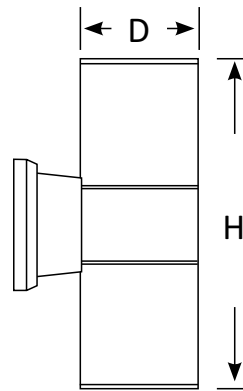

Wall Light (UpDown) CYL

Specs

Connect: Insulated Cable

Dimming: Non-dim*

*For any dimming request, drivers may not fit within the fitting, supplied with an external driver.

(Side View)

(Front View)

BLWL-CYL-03X2

3W*2 Updown wall light
Luminous Flux (lm): 510
CCT: Whites(3000K-6000K)
Dimensions (mm): D65*H260
Weight(kg): 0.7

BLWL-CYL-06X2

6W*2 Updown wall light
Luminous Flux (lm): 1000
CCT: Whites(3000K-6000K)
Dimensions (mm): D90*H260
Weight(kg): 1.18

BLWL-CYL-09X2

9W*2 Updown wall light
Luminous Flux (lm):1500
CCT: Whites(3000K-6000K)
Dimensions (mm):D110*H300
Weight(kg): 1.65

BLWL-CYL-12X2

12W*2 Updown wall light
Luminous Flux (lm): 2000
CCT: Whites(3000K-6000K)
Dimensions (mm): D130*H300
Weight(kg): 1.85

BLWL-CYL-18X2

18W*2 Updown wall light
Luminous Flux (lm): 3000
CCT: Whites(3000K-6000K)
Dimensions (mm): D145*H300
Weight(kg): 2.3

BLWL-CYL-24X2

24W*2 Updown wall light
Luminous Flux (lm): 4000
CCT: Whites(3000K-6000K)
Dimensions (mm): D180*H400
Weight(kg): 2.7