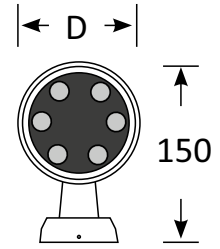

Wall Light (UpDown) CYL

Specs

Connect: Insulated Cable

Dimming: Non-dim*

*For any dimming request, drivers may not fit within the fitting, supplied with an external driver.

(Side View)

(Front View)

BLWL-CYL-03X2

3W*2 Updown wall light
Luminous Flux (lm): 510
CCT: Whites(3000K-6000K)
Dimensions (mm): D65*H260
Weight(kg): 0.7

BLWL-CYL-06X2

6W*2 Updown wall light
Luminous Flux (lm): 1000
CCT: Whites(3000K-6000K)
Dimensions (mm): D90*H260
Weight(kg): 1.18

BLWL-CYL-09X2

9W*2 Updown wall light
Luminous Flux (lm):1500
CCT: Whites(3000K-6000K)
Dimensions (mm):D110*H300
Weight(kg): 1.65

BLWL-CYL-12X2

12W*2 Updown wall light
Luminous Flux (lm): 2000
CCT: Whites(3000K-6000K)
Dimensions (mm): D130*H300
Weight(kg): 1.85

BLWL-CYL-18X2

18W*2 Updown wall light
Luminous Flux (lm): 3000
CCT: Whites(3000K-6000K)
Dimensions (mm): D145*H300
Weight(kg): 2.3

BLWL-CYL-24X2

24W*2 Updown wall light
Luminous Flux (lm): 4000
CCT: Whites(3000K-6000K)
Dimensions (mm): D180*H400
Weight(kg): 2.7