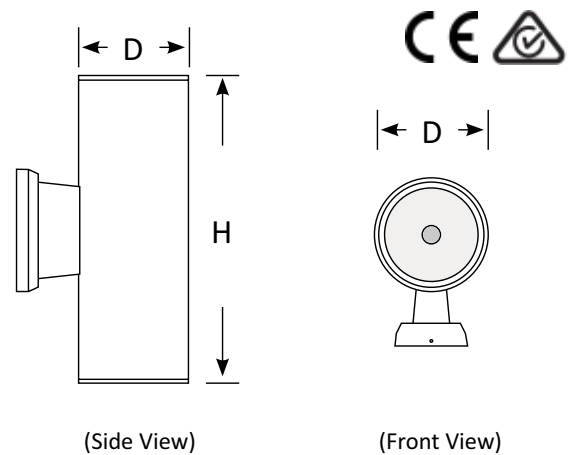

# Wall Light VASE

Product Code	BLWL-VASE-30	BLWL-VASE-30X2
	Downward Wall Light	Up/Down Wall Light
Power (W)	30	60
Luminous FLux(lm)	2550	5100
CCT	Warm White, Neutral White, Cool White (3000K-6000K)	
Connect	Insulated Cable	
Dimming Options	Various dimming options available on request*	
Dimensions(mm)	D160*H300	D160*H450
Weight(kg)	2.5	2.8