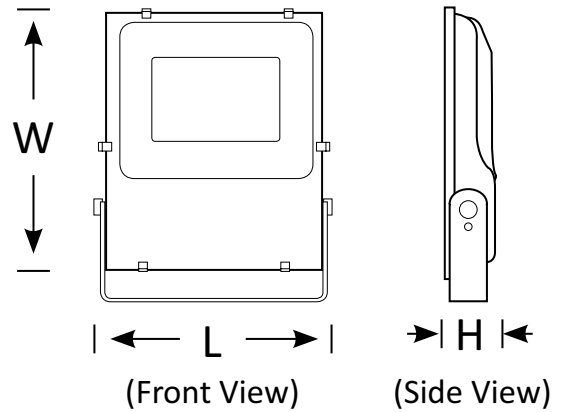

Flood Light TAM

Specs

Connect: AU Standard Flex & Plug

Dimming: Various dimming options available on request

BLFL-TAM-10

10W Flood Light
Luminous Flux (lm): 980
CCT: Whites(3000K-6500K)
Dimensions (mm):L166*W116*H32
Weight(kg): 0.3