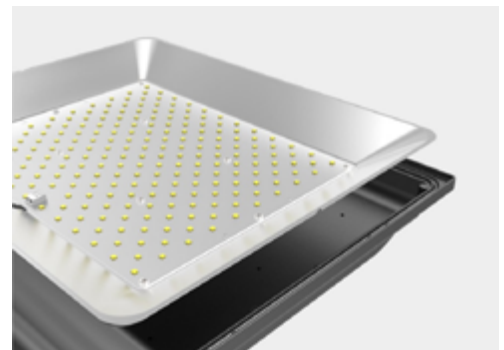

BoscoLighting's TAM Slimline Flood Light features sleek design, designed to illuminate your residential and commercial exterior applications instantly. Supplied with flex and plug, they are easy to use, easy to mount and really bright.

Housing in durable aluminum, they are IP65 waterproof and can be integrated with motion detectors or left on all night at a fraction of the cost of traditional technology increasing security and safety.

Features

- An IP65 rating ensure that these lights are waterproof and suitable for indoor or outdoor use
- Maintenance free and quality build to protect against vibrations and ensure long lasting life
- Electrician friendly - Easy to install
- LED Driver Included
- Supplied with Flex & Plug

Applications

- Sporting locations including gymnasiums, indoor sporting halls and community centres
- Industrial factories, workshops and warehouses
- Supermarkets and exhibition centers
- Tunnels, billboards and swimming pools

Flood Light TAM