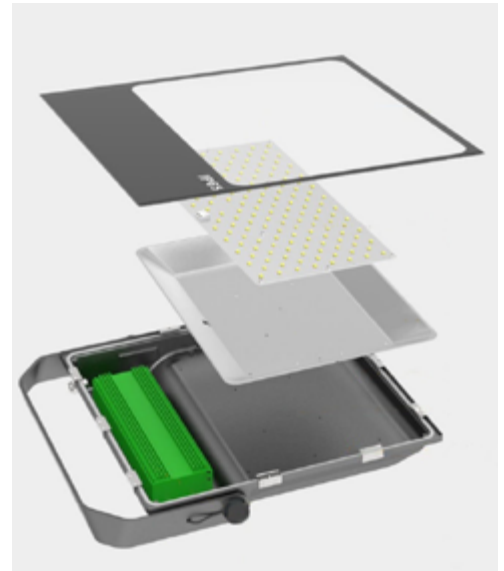

BoscoLighting's TAM Slimline Flood Light features sleek design, designed to illuminate your residential and commercial exterior applications instantly. Supplied with flex and plug, they are easy to use, easy to mount and really bright.

Housing in durable aluminum, they are IP65 waterproof and can be integrated with motion detectors or left on all night at a fraction of the cost of traditional technology increasing security and safety.

Features

- An IP65 rating ensure that these lights are waterproof and suitable for indoor or outdoor use
- Maintenance free and quality build to protect against vibrations and ensure long lasting life
- Electrician friendly - Easy to install
- LED Driver Included
- Supplied with Flex & Plug

Applications

- Sporting locations including gymnasiums, indoor sporting halls and community centres
- Industrial factories, workshops and warehouses
- Supermarkets and exhibition centers
- Tunnels, billboards and swimming pools

Flood Light TAM