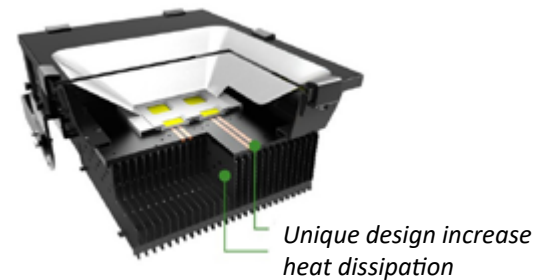

Flood Light TIM