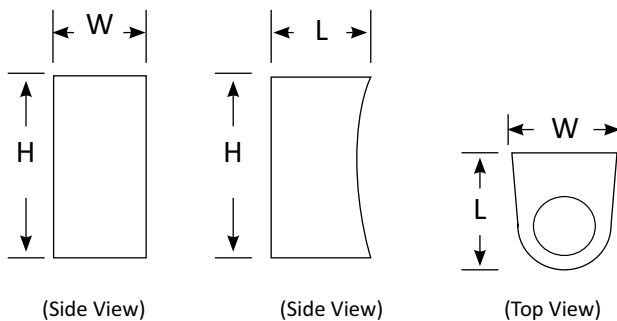

Contact our lighting specialist for more information!

Wall Light DLX04

Features

- Fitting colour: black or grey
- LED driver included

Customisation Options

- may be subject to minimum order quantities

- Fitting colour can be customised
- Can be customised to be 6W*2

Product Code	BLWL-65-20DLX04
	Updown Wall Light
Power (W)	20
Luminous FLux(lm)	1600
CCT	Warm White, Neutral White, Cool White (3000K-6500K)
Connect	Insulated Cable
Dimming Options	Non-dim*
Dimensions(mm)	L95*W100*H200
Weight(kg)	1.2