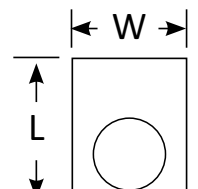

Features

- Fitting colour: black or grey
- LED driver included

Customisation Options

- may be subject to minimum order quantities

- Fitting colour can be customised
- Can be customised to be 3W, 3W*2

(Side View)

(Side View)

(Top View)

Wall Light DLX02

Product Code	BLWL-65-5DLX02	BLWL-65-10DLX02
	Single Wall Light(Down only)	Twin Wall Light(Up down)
Power (W)	5	10
Luminouse FLux(lm)	425	2*425
CCT	Warm White, Neutral White, Cool White (3000K-6500K)	
Connect	Insulated Cable	
Dimming Options	Non-dim*	Non-dim, Trailing edge dimmable*
Dimensions(mm)	L80*W70*H80	L95*W75*H150
Weight(kg)	0.3	0.6