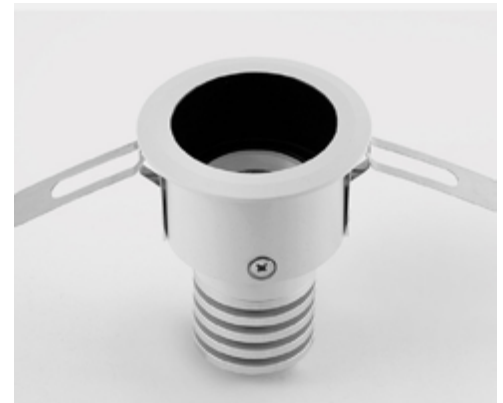

BoscoLighting's 6W LED downlights are great for under shelf task lighting. Under cabinet LED downlights will add another layer of design to kitchens and any room where extra light is needed. What's more, those low voltage downlights are also used to cast light in the gallery display cabinet and jewellery shops.

Supplied complete with LED driver and flex & plug, this 6W small downlight is easy to install.

Call us today for more information.

Downlight PIN

Product Code	BLDL-PIN-06
Power (W)	6
Luminous Flux(lm)	480
CCT	Warm White, Neutral White, Cool White (3000K-6000K)
Connect	AU Standard Flex & Plug
Dimming Options	Various dimming options available on request
Dimensions(mm)	D70*H95
Cutout(mm)	D'60
Weight(kg)	0.3

Features

- Easy installation
- LED Driver Included
- Supplied with Flex & Plug

Applications

- Museums & galleries
- Retail shops
- Bars & restaurants
- Residential and commercial projects