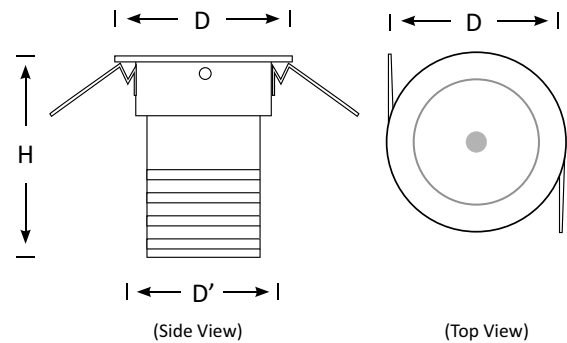

BoscoLighting's 6W LED downlights are great for under shelf task lighting. Under cabinet LED downlights will add another layer of design to kitchens and any room where extra light is needed. What's more, those low voltage downlights are also used to cast light in the gallery display cabinet and jewellery shops.

Supplied complete with LED driver and flex & plug, this 6W small downlight is easy to install.

Call us today for more information.

Downlight PIN

Product Code	BLDL-PIN-06
Power (W)	6
Luminous Flux(lm)	480
CCT	Warm White, Neutral White, Cool White (3000K-6000K)
Connect	AU Standard Flex & Plug
Dimming Options	Various dimming options available on request
Dimensions(mm)	D70*H95
Cutout(mm)	D'60
Weight(kg)	0.3