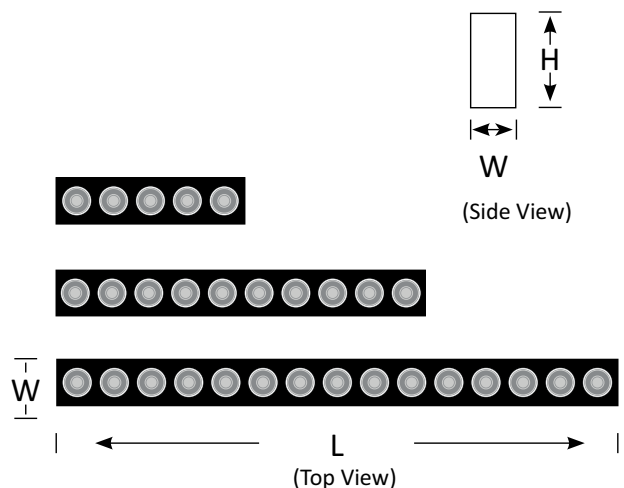

Surface Mounted Light VALO

BoscoLighting's VALO Linear Surface Mounted Light Series is available in 3 sizes and a variety of powers. These lights are perfect for living rooms, bedrooms, cafes, restaurants, retail shops or wherever minimalist design is required.

Our products are easy to install, creating a pleasant feel good atmosphere. They are bright and comfortable and are therefore perfect for use in entrance and waiting areas too.

Product Code	BLSM-VALO-10	BLSM-VALO-20	BLSM-VALO-30
Power (W)	10	20	30
Luminous Flux(lm)	850	1700	2550
CCT	Warm White, Neutral White, Cool White (3000K-6000K)		
Connect	Insulated Cable		
Dimming Options	Non-dim*		
Dimensions(mm)	L136.5*W34*H70	L269*W34*H70	L402*W34*H70
Weight(kg)	0.3	0.6	0.8