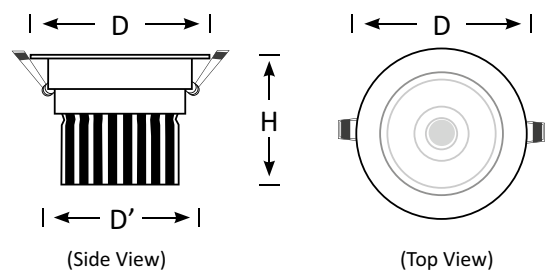

The downlight is supplied with drivers as well as flex and plug lead, making it a fast and easy installation.

Downlight 007W

Features

- Range from 7W to 30W
- Easy installation
- LED Driver Included
- Supplied with Flex & Plug

15°	24°	38°	60°	IP 44
>80 CRI	92 CRI	AC 200-240V	3 Yrs Warranty	35000 @ L90 B10 Lifetime

Product Code	BLDL-007W-07	BLDL-007W-10	BLDL-007W-15	BLDL-007W-20	BLDL-007W-30
Power (W)	7	10	15	20	30
Luminous Flux(lm)	570	810	1230	1660	2460
CCT	Warm White, Neutral White, Cool White (3000K-6000K)				
Connect	AU Standard Flex & Plug				
Dimming Options	Various dimming options available on request				
Viewing Angle	15°/24°/38°/60°		24°/38°/60°		
Dimensions(mm)	D90*H72	D109*H80		D138*H120	D159*H120
Cutout(mm)	D'75	D'95		D'120	D'135
Weight(kg)	0.2	0.4		0.6	0.8