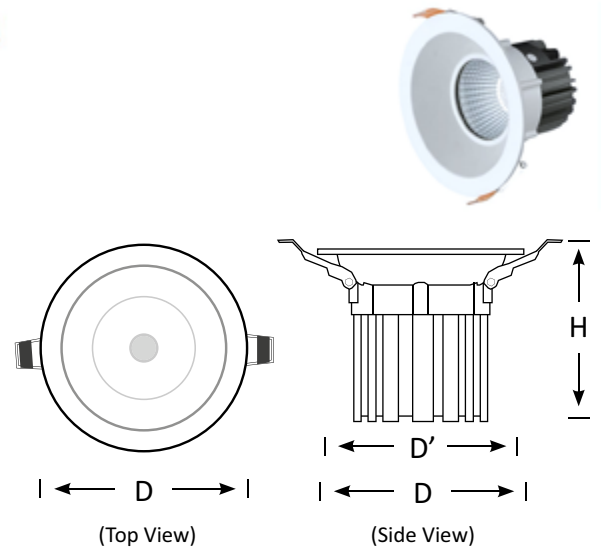

BoscoLighting's EVA Recessed Downlight is a high powered LED downlight designed to light up your retail displays, events and large reception areas creating the impact your clients really desire.

While really bright, they are also very energy efficient. Our lights come with a L90 B10 rating, which means they are designed to stay brighter for longer, so your shop, reception area or foyer will retain its impact for many years.

## Downlight EVA

## Features

- Easy installation
- LED Driver Included
- Supplied with Flex & Plug

Product Code	BLDL-EVA-12	BLDL-EVA-20	BLDL-EVA-30	BLDL-EVA-40
Power (W)	12	20	30	40
Luminous Flux(lm)	1150	1910	2760	3800
CCT	Warm White, Neutral White, Cool White (3000K-6500K)			
Connect	AU Standard Flex & Plug			
Dimming Options	Various dimming options available on request			
Dimensions(mm)	D110*H80	D130*H95	D190*H130	D230*H150
Cutout(mm)	D'90	D'115	D'175	D'190
Weight(kg)	0.2	0.4	0.5	0.8