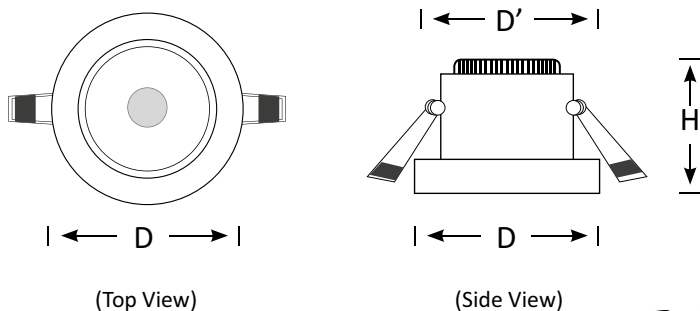

BoscoLighting's **Crystal Downlight** is an elegant downlight solution with a translucent acrylic fascia, providing an anti-glare feature and unique aesthetic finish. Even when not in use the beautiful appearance of fascia on the ceiling creates a refined vision.

This round semi-recessed downlight comes complete with a LED driver and has a wide 40° beam angle making them ideal for all general lighting applications. Perfect for high-end retail display spaces, offices, galleries or jewellery stores. This is definitely a product that adds value to your or your client latest project.

Contact our lighting specialist for more information!

Features

- Easy installation
- LED driver included
- Supplied with Flex & Plug
- CRI 92 available for anywhere extreme colour accuracy is required

Product Code	BLDL-CRYSTAL-12
Power (W)	12
Luminous Flux(lm)	1050
CCT	Warm White(3000K)
Connect	AU Standard Flex & Plug
Dimming Options	Non-dim
Dimensions(mm)	D110*H73
Cutout(mm)	D'89
Weight(kg)	0.3