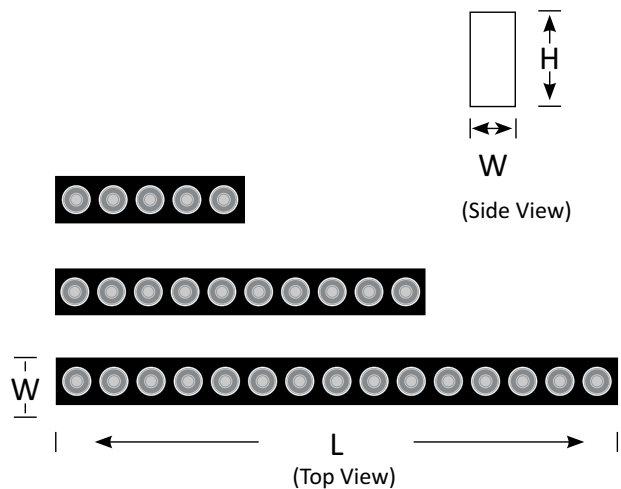

Surface Mounted Light VALO

BoscoLighting's VALO Linear Surface Mounted Light Series is available in 3 sizes and a variety of powers. These lights are perfect for living rooms, bedrooms, cafes, restaurants, retail shops or wherever minimalist design is required.

Our products are easy to install, creating a pleasant feel good atmosphere. They are bright and comfortable and are therefore perfect for use in entrance and waiting areas too.

Product Code	BLSM-VALO-10	BLSM-VALO-20	BLSM-VALO-30
Power (W)	10	20	30
Luminous Flux(lm)	850	1700	2550
CCT	Warm White, Neutral White, Cool White (3000K-6000K)		
Connect	Insulated Cable		
Dimming Options	Non-dim*		
Dimensions(mm)	L136.5*W34*H70	L269*W34*H70	L402*W34*H70
Weight(kg)	0.3	0.6	0.8

*30W VALO is supplied with an external drive. For any other dimming request, drivers may not fit within the fitting, supplied with an external driver.