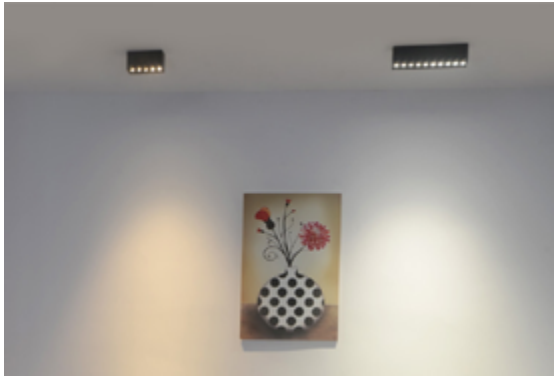

Surface Mounted Light VALO

BoscoLighting's VALO Linear Surface Mounted Light Series is available in 3 sizes and a variety of powers. These lights are perfect for living rooms, bedrooms, cafes, restaurants, retail shops or wherever minimalist design is required.

Our products are easy to install, creating a pleasant feel good atmosphere. They are bright and comfortable and are therefore perfect for use in entrance and waiting areas too.

Product Code	BLSM-VALO-10	BLSM-VALO-20	BLSM-VALO-30
Power (W)	10	20	30
Luminous Flux(lm)	850	1700	2550
CCT	Warm White, Neutral White, Cool White (3000K-6000K)		
Connect	Insulated Cable		
Dimming Options	Non-dim*		
Dimensions(mm)	L136.5*W34*H70	L269*W34*H70	L402*W34*H70
Weight(kg)	0.3	0.6	0.8