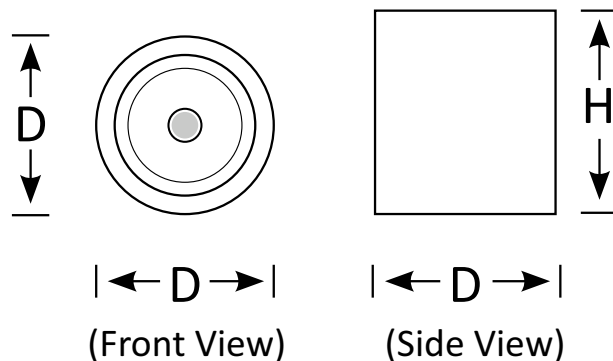

Surface Mounted Light YOKO

BoscoLighting's Yoko Cylinder Light Series is available in 4 sizes and a variety of powers. The lights can be used for living rooms, bedrooms, cafes, restaurants, retail shops or wherever minimalist design is required.

Our products are easy to install, creating a pleasant feel good atmosphere. They are bright and comfortable and are therefore perfect for use in entrance and waiting areas too.

Product Code	BLSM-YOKO-10	BLSM-YOKO-20	BLSM-YOKO-30	BLSM-YOKO-40
Power (W)	10	20	30	40
Luminous Flux(lm)	721	1425	2260	3580
CCT	Warm White, Neutral White, Cool White (3000K-6000K)			
Connect	Insulated Cable			
Dimming Options	Various dimming options available on request			
Dimensions(mm)	D110*H120	D133*H153	D170*H195	D196*H198
Weight(kg)	0.4	0.7	1.0	1.3