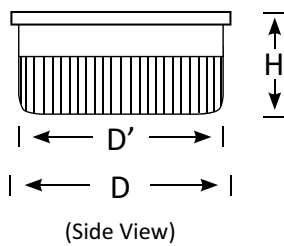

BoscoLighting's GT8 Recessed Downlight is one of the most popular downlight choices for commercial and residential projects.

Rated at IP54, it is resistant to splashing water, making it perfect for applications under the eaves of a home or business. The downlights are easy to install, last a long time and can be wiped clean for an ever-new look.

## Downlight GT8

Product Code	BLDL-GT8-15	BLDL-GT8-20	BLDL-GT8-30	BLDL-GT8-40
Power (W)	15	20	30	40
Luminous Flux(lm)	1250	1620	2430	3300
CCT	Warm White, Neutral White, Cool White (3000K-6000K)			
Connect	AU Standard Flex & Plug			
Dimming Options	Various dimming options available on request			
Dimensions(mm)	D110*H53	D145*H69	D190*H86	D230*H99
Cutout(mm)	D'95	D'125	D'165	D'210
Weight(kg)	0.4	0.6	0.8	0.9