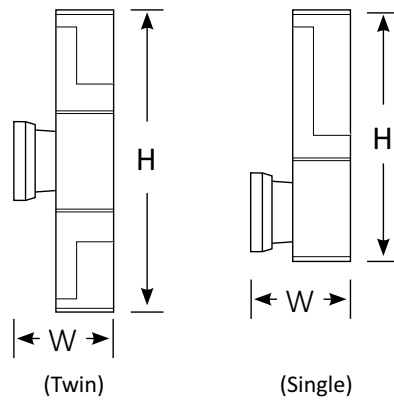

BoscoLighting's NIC1 wall light is an elegant bathroom vanity light ideal to hang alongside a mirror or on any wall. It gently diffuses light and minimizes glare, creating a warm and inviting ambience.

360°	IP 65	>80 CRI
AC 85-265V	3 Yrs Warranty	35000 @ L90 B10 Lifetime

Wall Light NIC1

Product Code	BLWL-NIC1-05	BLWL-NIC1-05X2
	Single Wall Light	Updown Wall Light
Power (W)	5	10
lumen (lm)	250	500
CCT	Warm White, Neutral White, Cool White (3000K-6500K)	
Connect	Insulated Cable	
Dimming Options	Non-dim*	
Dimensions(mm)	L50*W100*H250	L50*W100*H304
Weight(kg)	0.5	0.8