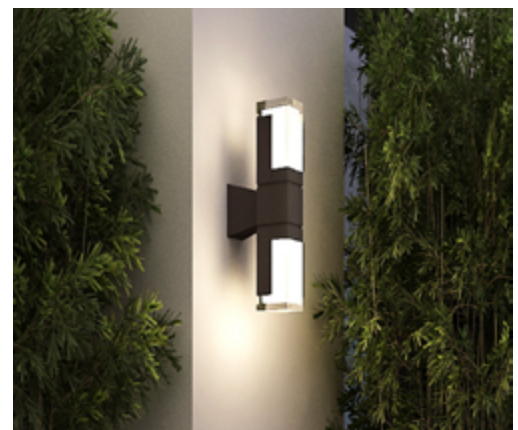

Wall Light NIC1

Product Code	BLWL-NIC1-05	BLWL-NIC1-05X2
	Single Wall Light	Updown Wall Light
Power (W)	5	10
lumen (lm)	250	500
CCT	Warm White, Neutral White, Cool White (3000K-6500K)	
Connect	Insulated Cable	
Dimming Options	Non-dim*	
Dimensions(mm)	L50*W100*H250	L50*W100*H304
Weight(kg)	0.5	0.8

*For any other dimming request, drivers may not fit within the fitting, supplied with an external driver.