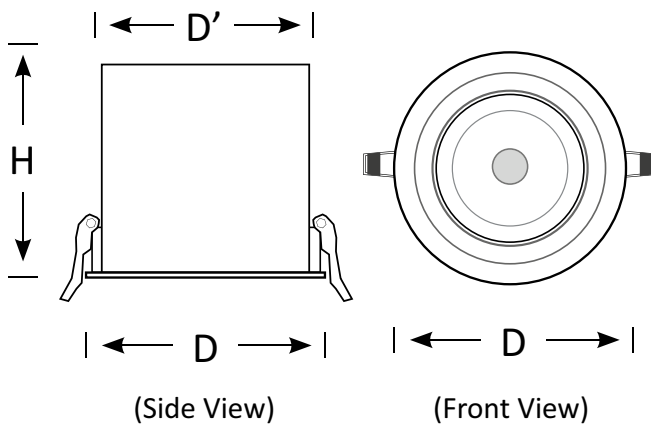

## Features

- Easy installation
- LED driver included
- Supplied with Flex & Plug
- CRI 92 available for anywhere extreme colour accuracy is required
- Adjustable: Horizontal 360°/ Vertical 80°

## Downlight SPY

(15°, 24° and 38° beam angle options)

15°	24°	38°	IP 44	
AC 200-240V	>80 CRI	92 CRI	3 Yrs Warranty	35000 @ L90 B10 Lifetime

Product Code	BLSL-SPY-12	BLSL-SPY-20	BLSL-SPY-30
Power (W)	12	20	30
Luminous Flux(lm)	1020	1700	2550
Correlated Colour Temperature	Warm White, Neutral White, Cool White (3000K-6000K)		
Connect	AU Standard Flex & Plug		
Dimming Options	Various dimming options available on request		
Dimensions(mm)	D98*H120	D130*H135	D160*H155
Cutout(mm)	D'90	D'120	D'140
Weight(kg)	0.4	0.6	0.8