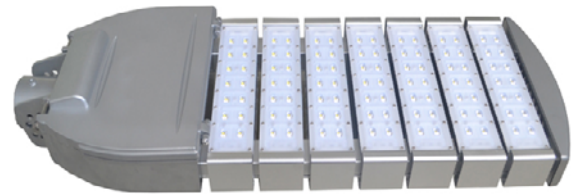

BoscoLighting's RAY Modular Street Light is bright and very energy efficient. Available in different power range to meet a wide range of needs. They are IP65 waterproof and can be integrated with motion detectors or left on all night at a fraction of the cost of traditional technology increasing security and safety.

This unit can also be supplied with mounting brackets for installing on walls. It is suitable for street lighting, car parks and security lighting around buildings.

\*Product does not include poles or brackets. Contact us for more information.

## Street Light RAY

## Features

- IP65 Waterproof
- Long lifespan and low maintenance
- Easy installation with universal 65mm spigot and adjustable mounting bracket  $\pm 15^\circ$