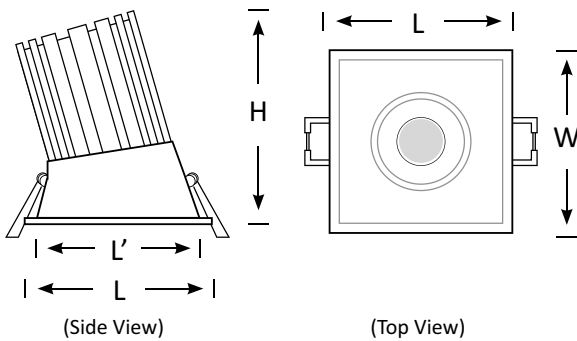

Downlight NA1

BoscoLighting's new NA1 Square Asymmetrical LED Downlight is a high quality die-cast downlight made for architectural and commercial applications.

The asymmetric output is perfect for wall washing or highlighting objects on walls.

Product Code	BLDL-NA1-09	BLDL-NA1-12
Power (W)	9	12
Luminous Flux(lm)	765	840
CCT	Warm White, Neutral White, Cool White (2700K-6000K)	
Connect	AU Standard Flex & Plug	
Dimming Options	Various dimming options available on request	
Dimensions(mm)	L95*W95*H118	L95*W95*H123
Cutout(mm)	L'85*W'85	
Weight(kg)	0.3	0.5