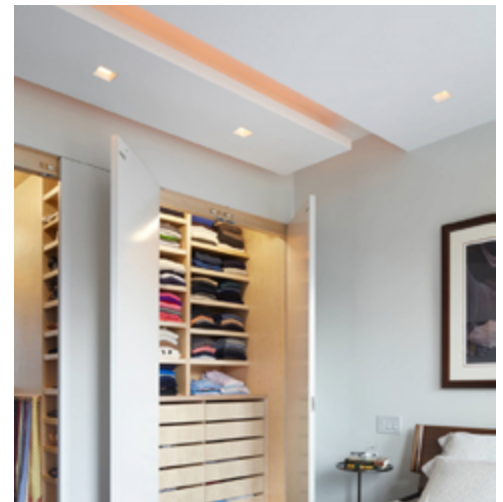

Downlight NA1

BoscoLighting's new NA1 Square Asymmetrical LED Downlight is a high quality die-cast downlight made for architectural and commercial applications.

The asymmetric output is perfect for wall washing or highlighting objects on walls.

Product Code	BLDL-NA1-09	BLDL-NA1-12
Power (W)	9	12
Luminous Flux(lm)	765	840
CCT	Warm White, Neutral White, Cool White (2700K-6000K)	
Connect	AU Standard Flex & Plug	
Dimming Options	Various dimming options available on request	
Dimensions(mm)	L95*W95*H118	L95*W95*H123
Cutout(mm)	L'85*W'85	
Weight(kg)	0.3	0.5