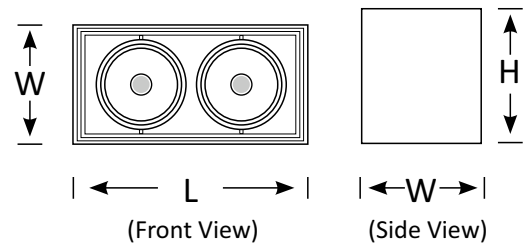

Surface Mounted Light BOXB

BOXB surface mounted LED light features a die-cast aluminium body with black or white finish. Great for modern homes and commercial fitouts and where recessed downlights aren't suitable.

They can add to ambient lighting and also be incorporated as design features when used creatively.

In both a single and a double version, BOXB surface mounted light can create a pleasant feel to enhance your architectural designs.