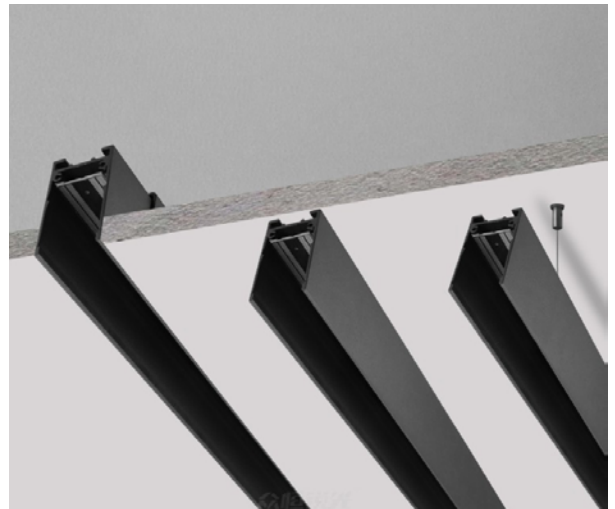

BoscoLighting's innovative Magnetic Track System offers a fast and effortless track light solution and endless design possibilities.

The smart magnetic track system is available with recessed, surface-mounted, pendant options. We also offer all kind of joiners for expanding.

The joiners allow you to turn corners, increase the length, add a branch or spread the track out in four different directions. You can combine track rails to form aesthetic ceiling patterns that fit your specific needs.

Ideal for applications where lights may need to be frequently adjusted. Particularly suitable in such as retail stores, art galleries, high-end homes and offices.

Contact us for more information!