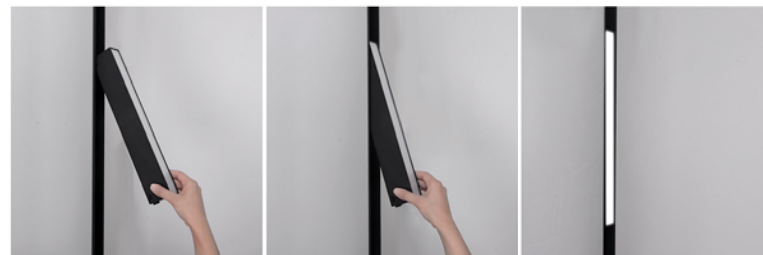

BoscoLighting's innovative Magnetic Track System offers a fast and effortless track light solution and endless design possibilities.

The smart magnetic track system is available with recessed, surface-mounted, pendant options. We also offer all kind of joiners for expanding.

The joiners allow you to turn corners, increase the length, add a branch or spread the track out in four different directions. You can combine track rails to form aesthetic ceiling patterns that fit your specific needs.

Ideal for applications where lights may need to be frequently adjusted. Particularly suitable in such as retail stores, art galleries, high-end homes and offices.

Contact us for more information!

Features

- Magnetic force connection
- Secure locking mechanism
- A variety of joiners available to make longer lengths
- Powder-coated black aluminium channel with integrated 24V power circuit

Product Code	BLTL-MAG-05	BLTL-MAG-10	BLTL-MAG-20
Length(mm)	500	1000	2000
Input Voltage (V)	DC 24		
Current:	Max 10.00A per total length		
Dimensions(mm)	L500*W40*H76	L1000*W40*H76	L2000*W40*H76
Cut-out(mm)	L'500*W'43*H'80	L'1000*W'43*H'80	L'2000*W'43*H'80
Weight(kg)	0.7	1.5	3