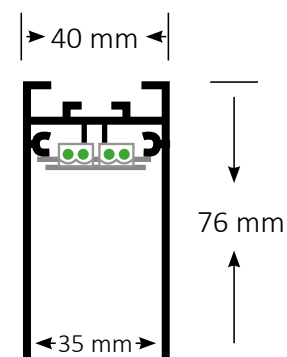

The joiners allow you to turn corners, increase the length, add a branch or spread the track out in four different directions. You can combine track rails to form aesthetic ceiling patterns that fit your specific needs.

- Magnetic force connection
- Secure locking mechanism
- A variety of joiners available to make longer lengths
- Powder-coated black aluminium channel with integrated 24V power circuit

Product Code	BLTL-MAG-05	BLTL-MAG-10	BLTL-MAG-20
Length(mm)	500	1000	2000
Input Voltage (V)	DC 24		
Current:	Max 10.00A per total length		
Dimensions(mm)	L500*W40*H76	L1000*W40*H76	L2000*W40*H76
Cut-out(mm)	L'500*W'43*H'80	L'1000*W'43*H'80	L'2000*W'43*H'80
Weight(kg)	0.7	1.5	3