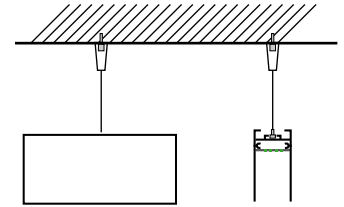

(Suspended)