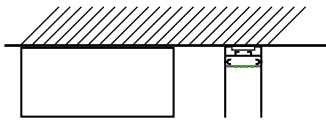

Installation Method

(Surface Mounted)