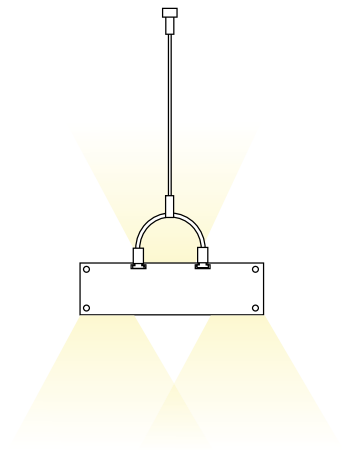

Pendant Light ISLA

BoscoLighting's ISLA linear pendant light is a perfect lighting solution for open offices, conference rooms, hospitals and educational facilities. This high power direct and indirect lighting projects light upwards towards the ceiling to make rooms appear more natural and downward for efficient task lighting.

Crafted from extruded aluminium, this linear pendant can be customised in a powder coated white or black finish*.

Supplied as a complete unit with the light source, fitting, driver, suspension kits, and flex and plug lead for fast, hassle-free installation.

Contact us now for a quote!

*MOQ may apply for customisation

Product Code	BLPD-ISLA-65
Power (W)	65
Luminous Flux (lm)	4400
CCT	Warm White, Neutral White, Cool White (3000K-6000K)
Connect	AU Standard Flex & Plug
Dimming Options	Non-dim, Trailing edge, DALI
Dimensions (mm)	L1200*W123*H35
Weight (kg)	2.5