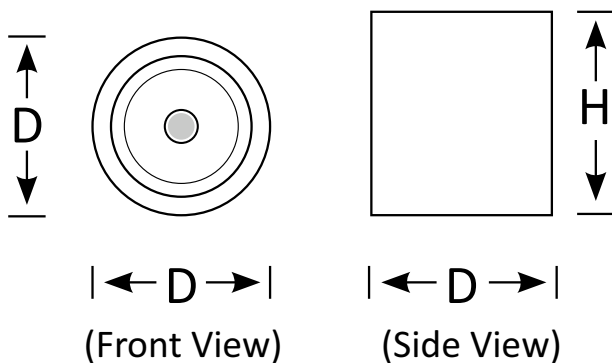

It comes with standard 1m long cable, which can be shortened or extended as required.

Features

- Long lifespan and maintenance free
- Available in White or Black finishes

Applications

- Kitchen benchtops or bar counters
- Living rooms, bedrooms
- Cafes, restaurants, retail shops

Pendant Light YOKO

Product Code	BLPD-YOKO-10	BLPD-YOKO-20
Power (W)	10	20
Luminous Flux(lm)	721	1425
CCT	Warm White, Neutral White, Cool White (3000K-6000K)	
Connect	Insulated Cable	
Dimming Options	Various dimming options available on request	
Dimensions(mm)	D110*H120	D133*H153
Weight(kg)	0.4	0.7