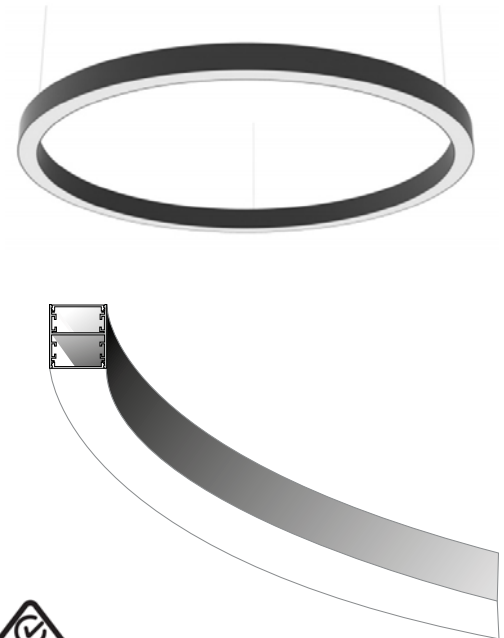

BoscoLighting's ORBIT XL extruded curved profile is an elegant circular up/down pendant light designed for lobbies, entrance halls, offices, conference rooms, retail outlets, hotels and more.

The modern sophisticated hanging light design is available in multiple lengths and several fitting colour options.

This updown pendant offers endless design possibility to create patterns or mixed compositions of circles.

Contact us to discuss your next project!

## Features

- Aluminium extrusion housing with frosted diffuser
- Available in Silver, White or Black finishes
- Fully pre assembled by four pieces of curved sections
- Mounting canopy available for neat installation
- Default 2m carrying cables for suspension
- Remote driver provided, must be installed in an accessible position for later maintenance

## Pendant Light ORBIT XL

Product Code	BLPD-ORBIT-XL-09	BLPD-ORBIT-XL-13	BLPD-ORBIT-XL-18
Power (W)	68	100	140
Luminous Flux(lm)	5780	8500	11900
CCT	Warm White, Neutral White, Cool White (3000K-6000K)		
Connect	Insulated Cable		
Dimming Options	Various dimming options available on request		
Dimensions(mm)	D900*H60.4	D1270*H60.4	D1800*H60.4
Weight(kg)	4.5	5.4	6.8