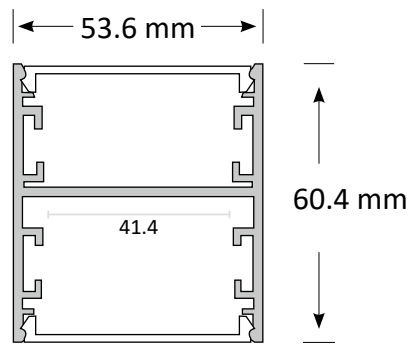

## Pendant Light ORBIT XL

Product Code	BLPD-ORBIT-XL-09	BLPD-ORBIT-XL-13	BLPD-ORBIT-XL-18
Power (W)	68	100	140
Luminous Flux(lm)	5780	8500	11900
CCT	Warm White, Neutral White, Cool White (3000K-6000K)		
Connect	Insulated Cable		
Dimming Options	Various dimming options available on request		
Dimensions(mm)	D900*H60.4	D1270*H60.4	D1800*H60.4
Weight(kg)	4.5	5.4	6.8