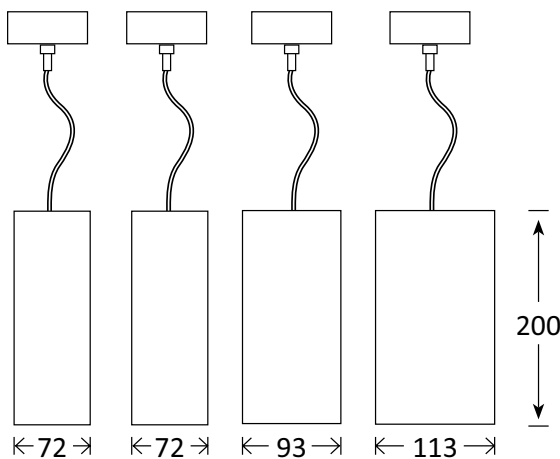

It comes with standard 1m long cable, which can be customised shorter or longer as required.

Features

- Internal reflector options: Black, White, Silver, Gold, Rose Gold
- Available in White or Black finishes
- Can be customised as Surface Mounted Version

Pendant Light JOJO

Product Code	BLPD-JOJO-10	BLPD-JOJO-15	BLPD-JOJO-20	BLPD-JOJO-30
Power (W)	10	15	20	30
Luminous Flux (lm)	820	1230	1640	2460
CCT	Warm White, Neutral White, Cool White (3000K-6000K)			
Connect	Insulated Cable			
Dimming Options	Non-dim*			
Dimensions (mm)	D72*H200	D72*H200	D93*H200	D113*H200
Weight (kg)	0.4	0.4	0.6	0.8