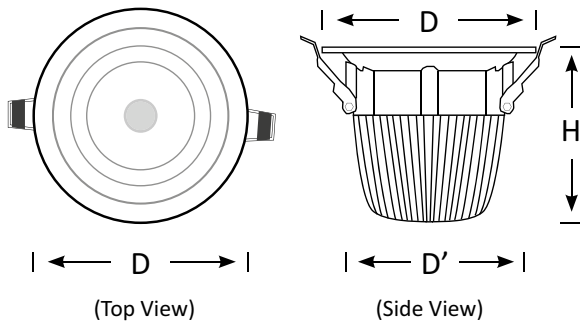

BoscoLighting's ADA LED Downlight can give your interiors a contemporary update. The deep recess of the LED light reduces glare within the room and help achieve a low profile finish. It offers a 15 deg tilt from horizontal.

They are perfect for lighting up offices, retail shops, cafes and homes. Available with three different measures and powers.

Contact us for more information!

Downlight ADA

Features

- Easy installation
- LED Driver Included
- Supplied with Flex & Plug

Applications

- Living spaces such as kitchens and living rooms
- Retail shops
- Bars & restaurants

Product Code	BLDL-ADA-12	BLDL-ADA-15	BLDL-ADA-20
Power (W)	12	15	20
Luminous Flux(lm)	1020	1275	1700
CCT	Warm White, Neutral White, Cool White (3000K-6000K)		
Connect	AU Standard Flex & Plug		
Dimming Options	Various dimming options available on request		
Dimensions(mm)	D100*H85	D140*H105	D175*H118
Cutout(mm)	D'85	D'125	D'150
Weight(kg)	0.2	0.3	0.5