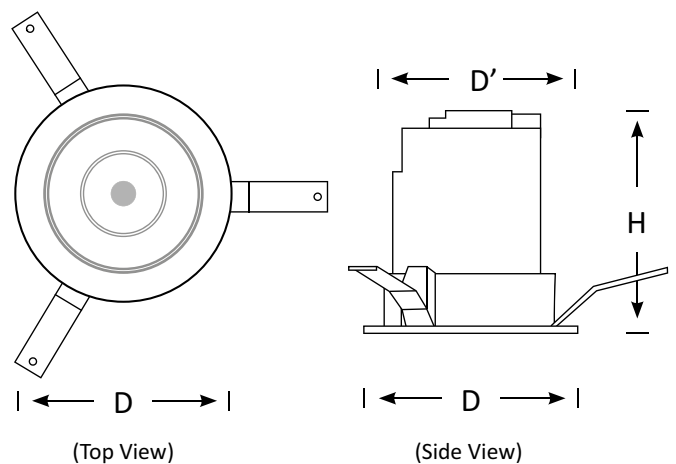

15°	24°	36°	60°	IP 44	>80 CRI	92 CRI	AC 200-240V	3 Yrs Warranty	35000 @ L90 B10 Lifetime

Product Code	BLDL-DARTH-12-R	BLDL-DARTH-18-R	BLDL-DARTH-30-R
Power (W)	12	18	30
Luminous Flux(lm)	1020	1530	2550
CCT	Warm White, Neutral White, Cool White (3000K-5700K)		
Connect	AU Standard Flex & Plug		
Dimming Options	Various dimming options available on request		
Dimensions(mm)	D85*H90	D110*H98	D140*H151
Cutout(mm)	D'75	D'95	D'125
Weight(kg)	0.3	0.5	0.8