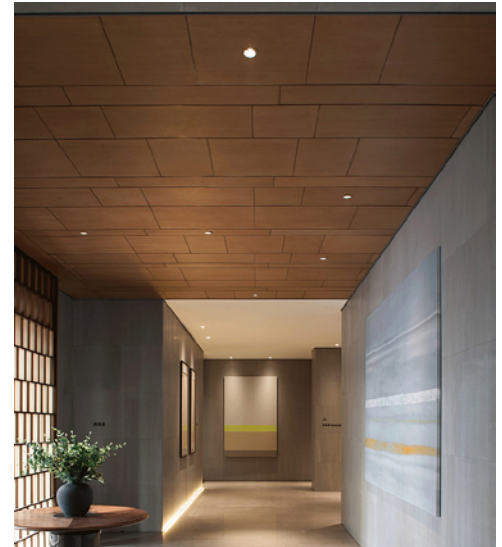

BoscoLighting's DARTH Round Recessed Downlight is a fixed downlight. With the LED light source pushed back into the fitting and glossy black reflector, it offers less glare and improves the lighting comfort of the installation.

They provide high lumen output with four beam angle options to suit most applications, including retail display spaces, galleries, foyers and shopping centres. Available with three different measures and powers.

Downlight DARTH Round

Features

- Easy installation
- LED Driver Included
- Supplied with Flex & Plug