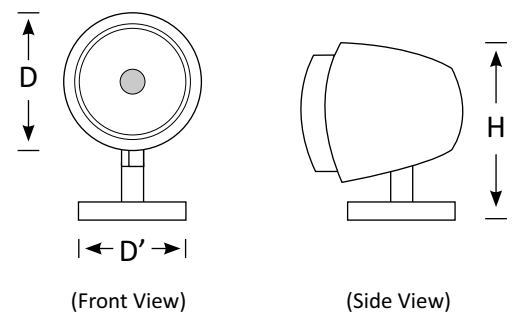

Applications

- Sporting locations including gymnasiums, indoor sporting halls and community centres
- Industrial factories, workshops and warehouses
- Supermarkets and exhibition centres
- Signage and Billboard