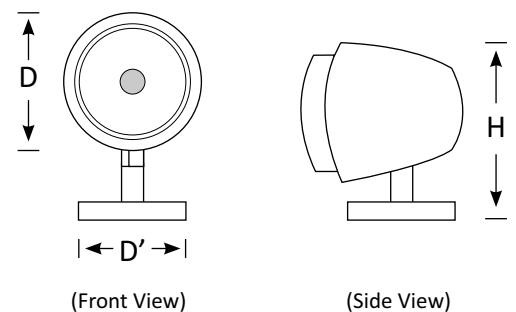

∧
30°

IP 65

AC
85-265V

>80
CRI

3 Yrs
Warranty

35000
@ L90 B10
Lifetime

Product Code	BLFL-TEO-20	BLFL-TEO-36	BLFL-TEO-50
Power (W)	20	36	50
Luminous FLux(lm)	1720	3096	4300
CCT	Warm White 3000K, Neutral White 4000K, Cool White 6500K		
Connect	Insulated Cable		
Dimming Options	Non-dim*		
Dimensions(mm)	D130*H220	D160*H250	D200*H310
Weight(kg)	1.52	2.34	3.94