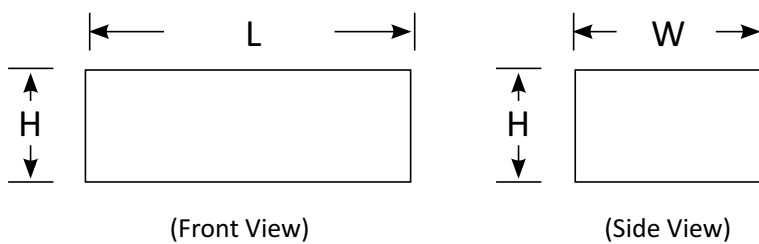

BoscoLighting's AALTO wall light is supplied with an IP20 LED driver. With light source reflected above and below, it creates an attractive direct and indirect lighting effect to your projects.

They're stylish and perfect for lighting up living room, bedroom, reading room, offices and cafes.

## Features

- Fitting colour: white
- LED driver included
- Supplied with drywall screws and plugs

## Wall Light AALTO

Product Code	BLWL-AALTO-05	BLWL-AALTO-10	BLWL-AALTO-15
Power (W)	5	10	15
Luminous FLux(lm)	350	750	1100
CCT	Warm White, Neutral White, Cool White (3000K-6500K)		
Connect	Insulated Cable		
Dimming Options	Non-dim*		
Dimensions(mm)	L150*W100*H60	L250*W100*H60	L350*W100*H60
Weight(kg)	0.3	0.6	0.9