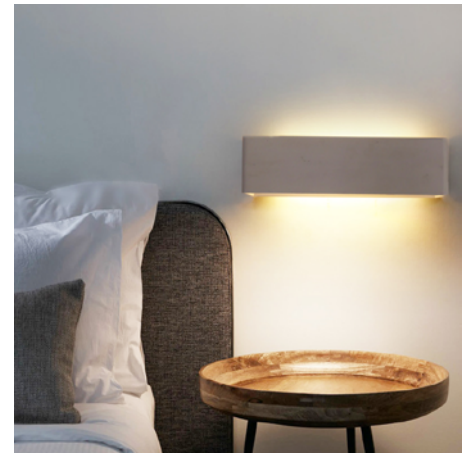

Wall Light AALTO

Product Code	BLWL-AALTO-05	BLWL-AALTO-10	BLWL-AALTO-15
Power (W)	5	10	15
Luminous FLux(lm)	350	750	1100
CCT	Warm White, Neutral White, Cool White (3000K-6500K)		
Connect	Insulated Cable		
Dimming Options	Non-dim*		
Dimensions(mm)	L150*W100*H60	L250*W100*H60	L350*W100*H60
Weight(kg)	0.3	0.6	0.9

*For any other dimming request, drivers may not fit within the fitting, supplied with an external driver.