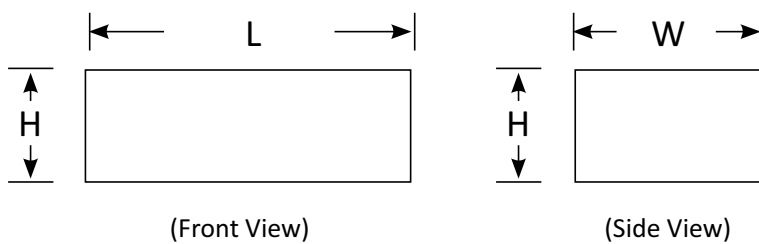

BoscoLighting's AALTO wall light is supplied with an IP20 LED driver. With light source reflected above and below, it creates an attractive direct and indirect lighting effect to your projects.

They're stylish and perfect for lighting up living room, bedroom, reading room, offices and cafes.

Contact us for more information!

Features

- Fitting colour: white
- LED driver included
- Supplied with drywall screws and plugs

Wall Light AALTO

Product Code	BLWL-AALTO-05	BLWL-AALTO-10	BLWL-AALTO-15
Power (W)	5	10	15
Luminous FLux(lm)	350	750	1100
CCT	Warm White, Neutral White, Cool White (3000K-6500K)		
Connect	Insulated Cable		
Dimming Options	Non-dim*		
Dimensions(mm)	L150*W100*H60	L250*W100*H60	L350*W100*H60
Weight(kg)	0.3	0.6	0.9