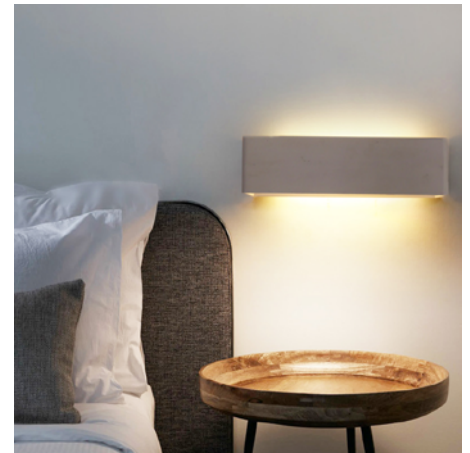

BoscoLighting's AALTO wall light is supplied with an IP20 LED driver. With light source reflected above and below, it creates an attractive direct and indirect lighting effect to your projects.

They're stylish and perfect for lighting up living room, bedroom, reading room, offices and cafes.

Contact us for more information!

Features

- Fitting colour: white
- LED driver included
- Supplied with drywall screws and plugs

Wall Light AALTO

Product Code	BLWL-AALTO-05	BLWL-AALTO-10	BLWL-AALTO-15
Power (W)	5	10	15
Luminous FLux(lm)	350	750	1100
CCT	Warm White, Neutral White, Cool White (3000K-6500K)		
Connect	Insulated Cable		
Dimming Options	Non-dim*		
Dimensions(mm)	L150*W100*H60	L250*W100*H60	L350*W100*H60
Weight(kg)	0.3	0.6	0.9