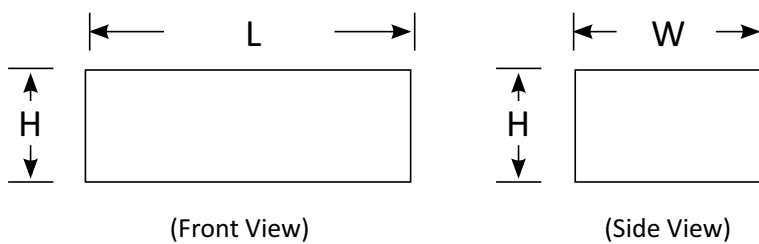

BoscoLighting's AALTO wall light is supplied with an IP20 LED driver. With light source reflected above and below, it creates an attractive direct and indirect lighting effect to your projects.

They're stylish and perfect for lighting up living room, bedroom, reading room, offices and cafes.

Contact us for more information!

Features

- Fitting colour: white
- LED driver included
- Supplied with drywall screws and plugs

Wall Light AALTO

| Product Code | BLWL-AALTO-05 | BLWL-AALTO-10 | BLWL-AALTO-15 |
|-------------------|---|---------------|---------------|
| Power (W) | 5 | 10 | 15 |
| Luminous FLux(lm) | 350 | 750 | 1100 |
| CCT | Warm White, Neutral White, Cool White (3000K-6500K) | | |
| Connect | Insulated Cable | | |
| Dimming Options | Non-dim* | | |
| Dimensions(mm) | L150*W100*H60 | L250*W100*H60 | L350*W100*H60 |
| Weight(kg) | 0.3 | 0.6 | 0.9 |