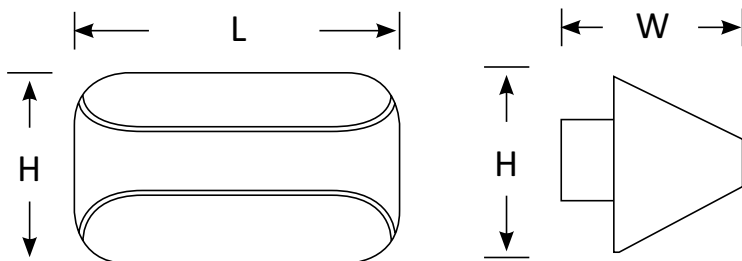

BoscoLighting's **ALVAR Wall Light** is supplied with an IP20 LED driver. With light source reflected above and below, it creates an attractive direct and indirect lighting effect to your projects.

They're stylish and perfect for lighting up living room, bedroom, reading room, offices and cafes.

Contact us for more information!

Features

- Fitting colour: white
- LED driver included
- Supplied with drywall screws and plugs

Wall Light ALVAR

(Front View)

(Side View)

160°

IP 20

>80
CRI

AC
85-265V

3 Yrs
Warranty

35000
@ L90 B10
Lifetime

Product Code	BLWL-ALVAR-05	BLWL-ALVAR-10	BLWL-ALVAR-15
Power (W)	5	10	15
Luminous FLux(lm)	350	750	1100
CCT	Warm White, Neutral White, Cool White (3000K-6500K)		
Connect	Insulated Cable		
Dimming Options	Non-dim*		
Dimensions(mm)	L150*W100*H100	L250*W100*H100	L350*W100*H100
Weight(kg)	0.3	0.6	0.9