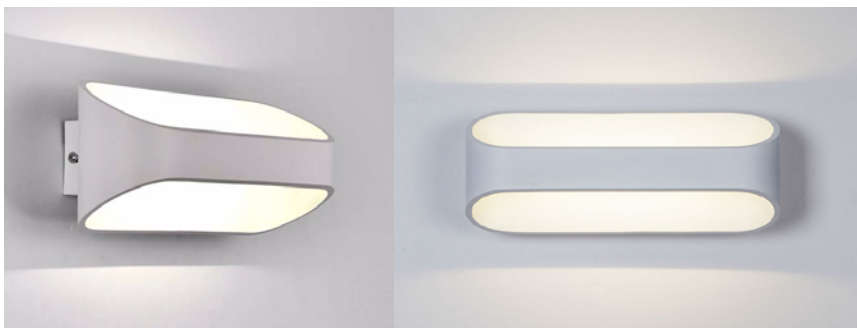

BoscoLighting's **ALVAR Wall Light** is supplied with an IP20 LED driver. With light source reflected above and below, it creates an attractive direct and indirect lighting effect to your projects.

They're stylish and perfect for lighting up living room, bedroom, reading room, offices and cafes.

Contact us for more information!

Features

- Fitting colour: white
- LED driver included
- Supplied with drywall screws and plugs

Wall Light ALVAR

(Front View)

(Side View)

160°

IP 20