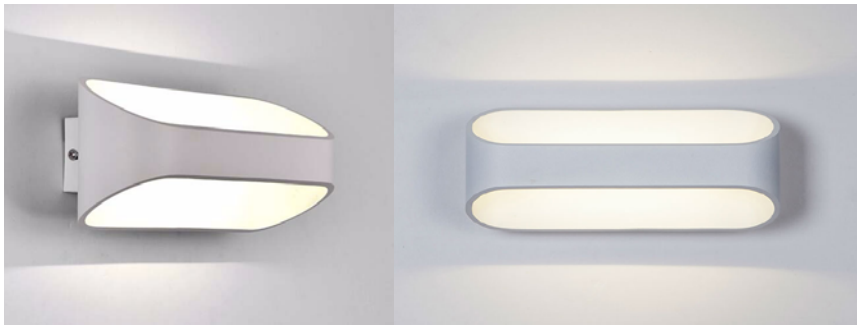

BoscoLighting's **ALVAR Wall Light** is supplied with an IP20 LED driver. With light source reflected above and below, it creates an attractive direct and indirect lighting effect to your projects.

They're stylish and perfect for lighting up living room, bedroom, reading room, offices and cafes.

Contact us for more information!

Features

- Fitting colour: white
- LED driver included
- Supplied with drywall screws and plugs

Wall Light ALVAR

(Front View)

(Side View)

Product Code	BLWL-ALVAR-05	BLWL-ALVAR-10	BLWL-ALVAR-15
Power (W)	5	10	15
Luminous FLux(lm)	350	750	1100
CCT	Warm White, Neutral White, Cool White (3000K-6500K)		
Connect	Insulated Cable		
Dimming Options	Non-dim*		
Dimensions(mm)	L150*W100*H100	L250*W100*H100	L350*W100*H100
Weight(kg)	0.3	0.6	0.9