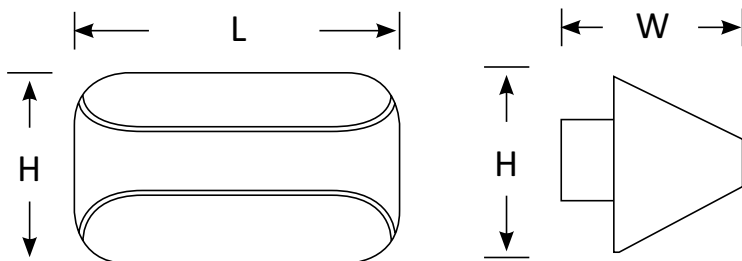

BoscoLighting's **ALVAR Wall Light** is supplied with an IP20 LED driver. With light source reflected above and below, it creates an attractive direct and indirect lighting effect to your projects.

They're stylish and perfect for lighting up living room, bedroom, reading room, offices and cafes.

Contact us for more information!

Features

- Fitting colour: white
- LED driver included
- Supplied with drywall screws and plugs

Wall Light ALVAR

(Front View)

(Side View)

Product Code	BLWL-ALVAR-05	BLWL-ALVAR-10	BLWL-ALVAR-15
Power (W)	5	10	15
Luminous FLux(lm)	350	750	1100
CCT	Warm White, Neutral White, Cool White (3000K-6500K)		
Connect	Insulated Cable		
Dimming Options	Non-dim*		
Dimensions(mm)	L150*W100*H100	L250*W100*H100	L350*W100*H100
Weight(kg)	0.3	0.6	0.9