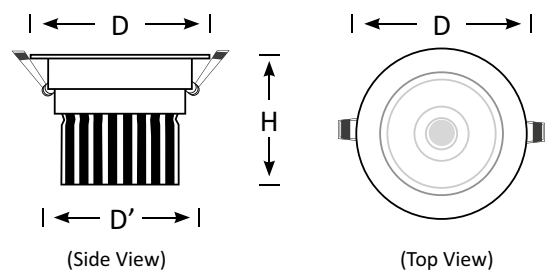

The downlight is supplied with drivers as well as flex and plug lead, making it a fast and easy installation.

Downlight 007W

Features

- Range from 7W to 30W
- Easy installation
- LED Driver Included
- Supplied with Flex & Plug

15°	24°	38°	IP 44
>80 CRI	92 CRI	AC 200-240V	3 Yrs Warranty
			35000 @ L90 B10 Lifetime

Product Code	BLDL-007W-07	BLDL-007W-10	BLDL-007W-15	BLDL-007W-20	BLDL-007W-30
Power (W)	7	10	15	20	30
Luminous Flux(lm)	570	810	1230	1660	2460
CCT	Warm White, Neutral White, Cool White (3000K-6000K)				
Connect	AU Standard Flex & Plug				
Dimming Options	Various dimming options available on request				
Dimensions(mm)	D90*H72	D110*H92		D140*H112	D160*H114
Cutout(mm)	D'75	D'95		D'120	D'140
Weight(kg)	0.2	0.4		0.6	0.8