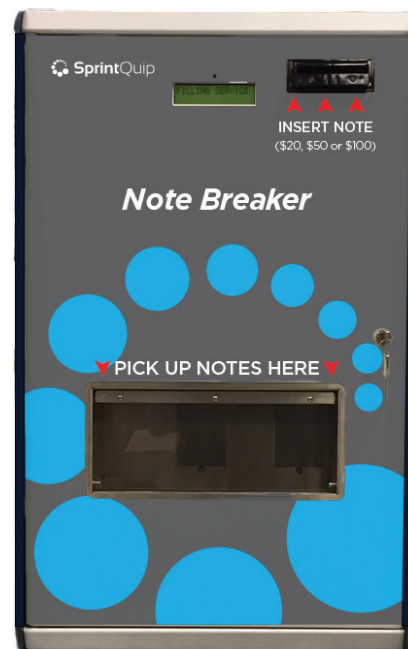

## Change Machine

# Easy Note Breaker

Made of high quality components, the EBB is a compact banknote exchanger, designed to allow customers to easily change their high value banknotes to smaller denominations.

## Features

- User friendly - Banknotes are quickly and accurately recognised in any face or orientation, and the value is dispensed automatically based on the distribution settings selected. LCD screen guide assists the user step by step through the process.
- Reliable - The notes dual dispensing cassettes (capacity 800 notes each) use bank technology and ensure quick (>3 notes/second) and reliable dispensing of 2 denominations.
- Practical - Reading settings and information can be done without opening the door thanks to an infrared connection. Control can be securely carried out during opening hours.
- Easy to manage - The front door of the EBB gives access to the two main modules of the machine. To refill the dispensing cassettes, the manager / CIT company just have to withdraw it, open it and then insert new notes.
- Dispensing: 2 denominations, 800 notes each
- Acceptation: 500 notes stacked in a cassette